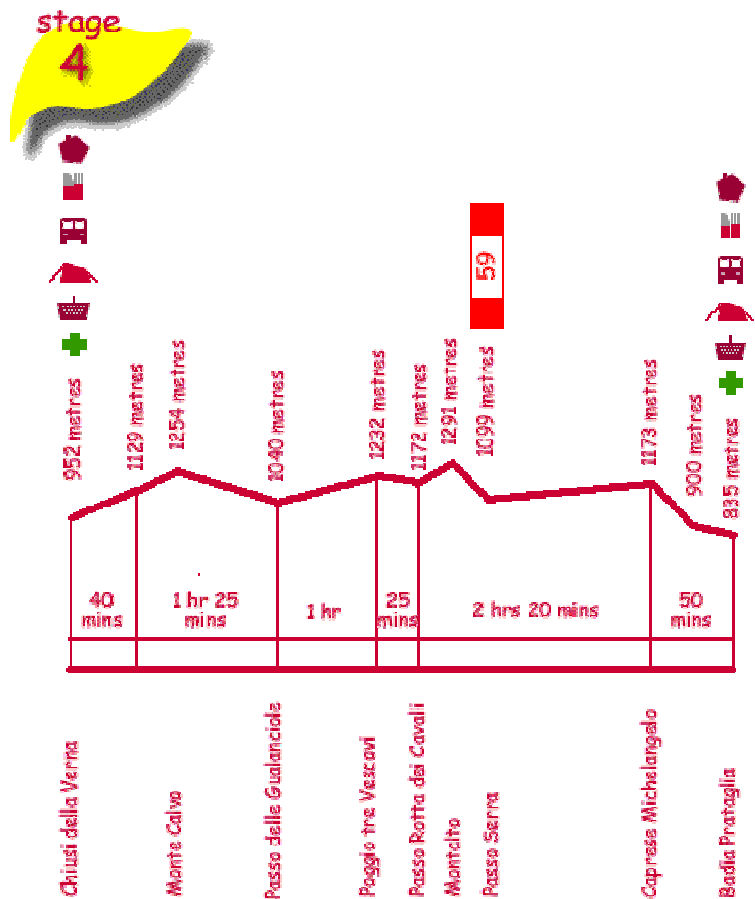

Depart	Passo di Viamaggio 🏠 🚗
Arrive	Caprese Michelangelo 🏠 🚗 🛒
Total time	4 hrs 30 mins
Distance	19 km / 12 miles
Altitude change	Descent 830m Ascent 505m
Difficulty	🟢

Depart	Caprese Michelangelo 🏠 🚗 🛒
Arrive	Chiusi della Verna 🏠 🚗 🛒 🏠 🚗 🛒 +
Total time	4 hrs
Distance	13.5 km / 8 miles
Altitude change	Descent 480m Ascent 780m
Difficulty	🟡 🟢
Intersecting Routes	50

Depart	Chiusi La Verna 🏠 🚗 🛒 +
Arrive	Badia Prataglia 🏠 🚗 🛒 +
Total time	7 hrs
Distance	24 km / 15 miles
Altitude change	Descent 970m Ascent 850m
Difficulty	🟢
Intersecting Routes	59

Depart	Badia Prataglia 🏠 🚗 🛒 +
Arrive	Camaldoli 🏠 🚗 🛒 +
Total time	3 hrs 40 mins
Distance	9 km / 7 miles
Altitude change	Descent 551m Ascent 528m
Difficulty	🟡🟢

Depart	Camaldoli 🍷 🍷 🚗 🍷 🛒 🟢
Arrive	La Burraia 🍷 🚗
Total time	5 hrs 20 mins
Distance	13 km / 8 miles
Altitude change	Descent 770m Ascent 224m
Difficulty	🟡 🟢
Intersecting Routes	45

Depart	La Burraia 🚗
Arrive	Castagno d'Andrea 🍷 🛒
Total time	3 hrs 25 mins
Distance	12 km / 7 miles
Altitude change	Descent 942m Ascent 300m
Difficulty	🟢
Intersecting Routes	371