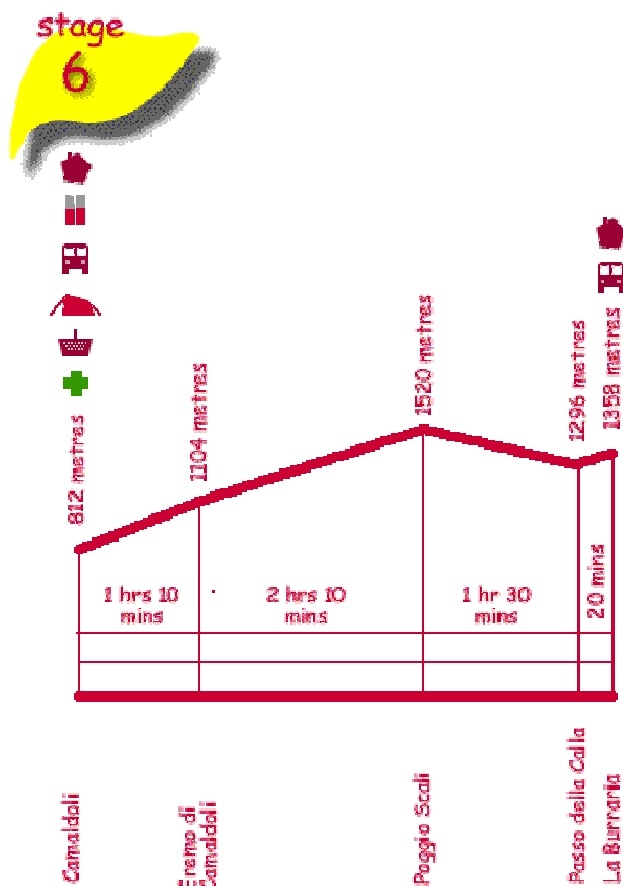

Depart	Passo di Viamaggio 🏠 🚗
Arrive	Caprese Michelangelo 🏠 🚗 🛒
Total time	4 hrs 30 mins
Distance	19 km / 12 miles
Altitude change	Descent 830m Ascent 505m
Difficulty	🟢

Depart	Caprese Michelangelo 🏠 🚗 🛒
Arrive	Chiusi della Verna 🏠 🚗 🛒 🏠 🚗 🛒 +
Total time	4 hrs
Distance	13.5 km / 8 miles
Altitude change	Descent 480m Ascent 780m
Difficulty	🟡 🟢
Intersecting Routes	50

Depart	Chiusi La Verna 🏠 🚗 🛒 +
Arrive	Badia Prataglia 🏠 🚗 🛒 +
Total time	7 hrs
Distance	24 km / 15 miles
Altitude change	Descent 970m Ascent 850m
Difficulty	🟢
Intersecting Routes	59

Depart	Badia Prataglia 🏠 🚗 🛒 +
Arrive	Camaldoli 🏠 🚗 🛒 +
Total time	3 hrs 40 mins
Distance	9 km / 7 miles
Altitude change	Descent 551m Ascent 528m
Difficulty	🟡🟢

Depart	Camaldoli 🍷 🍷 🚗 🍷 🛒 🟢
Arrive	La Burraia 🍷 🚗
Total time	5 hrs 20 mins
Distance	13 km / 8 miles
Altitude change	Descent 770m Ascent 224m
Difficulty	🟡 🟢
Intersecting Routes	45

Depart	La Burraia 🚗
Arrive	Castagno d'Andrea 🍷 🛒
Total time	3 hrs 25 mins
Distance	12 km / 7 miles
Altitude change	Descent 942m Ascent 300m
Difficulty	🟢
Intersecting Routes	371