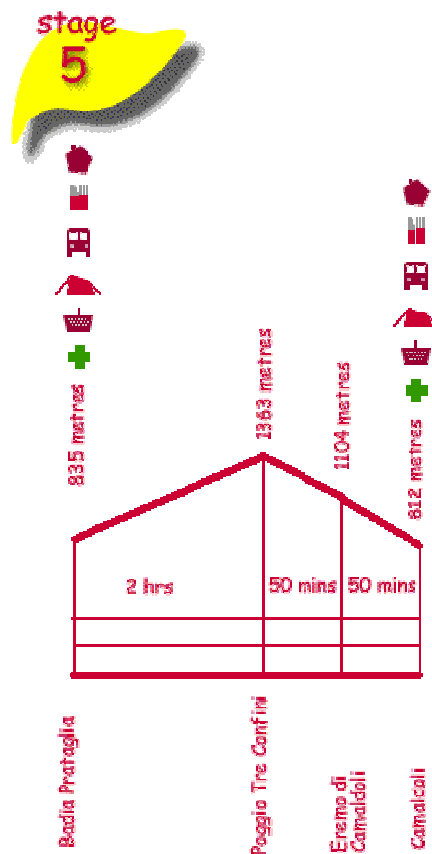

Depart	Passo di Viamaggio 🏠 🚗
Arrive	Caprese Michelangelo 🏠 🚗 🛒
Total time	4 hrs 30 mins
Distance	19 km / 12 miles
Altitude change	Descent 830m Ascent 505m
Difficulty	🟢

Depart	Caprese Michelangelo 🏠 🚗 🛒
Arrive	Chiusi della Verna 🏠 🚗 🛒 🏠 🚗 🛒 +
Total time	4 hrs
Distance	13.5 km / 8 miles
Altitude change	Descent 480m Ascent 780m
Difficulty	🟡 🟢
Intersecting Routes	50

Depart	Chiusi La Verna 🏠 🚗 🛒 +
Arrive	Badia Prataglia 🏠 🚗 🛒 +
Total time	7 hrs
Distance	24 km / 15 miles
Altitude change	Descent 970m Ascent 850m
Difficulty	🟢
Intersecting Routes	59

Depart	Badia Prataglia 🏠 🚗 🛒 +
Arrive	Camaldoli 🏠 🚗 🛒 +
Total time	3 hrs 40 mins
Distance	9 km / 7 miles
Altitude change	Descent 551m Ascent 528m
Difficulty	🟡🟢

Depart	Camaldoli 🍷 🍷 🚗 🍷 🛒 🟢
Arrive	La Burraia 🍷 🚗
Total time	5 hrs 20 mins
Distance	13 km / 8 miles
Altitude change	Descent 770m Ascent 224m
Difficulty	🟡 🟢
Intersecting Routes	45

Depart	La Burraia 🚗
Arrive	Castagno d'Andrea 🍷 🛒
Total time	3 hrs 25 mins
Distance	12 km / 7 miles
Altitude change	Descent 942m Ascent 300m
Difficulty	🟢
Intersecting Routes	371