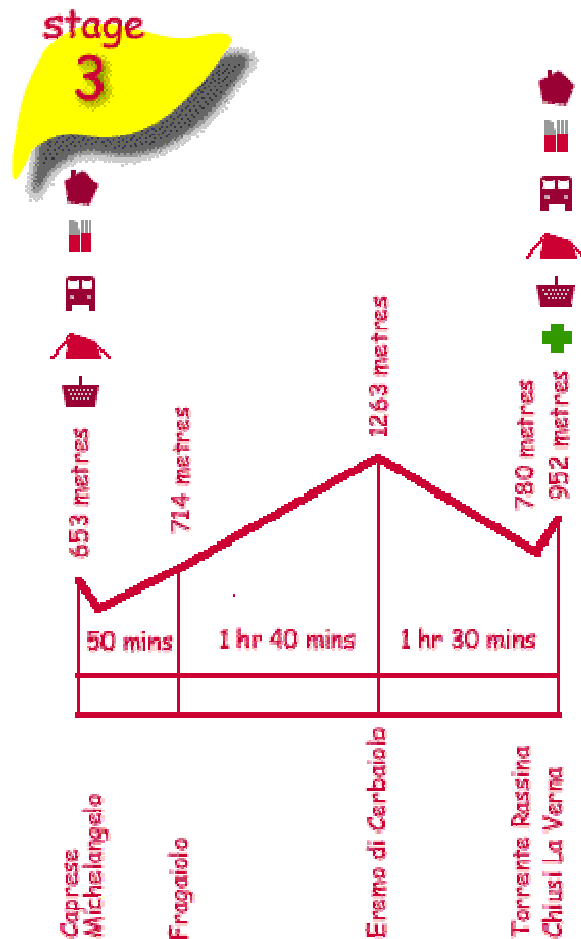

Depart	Passo di Viamaggio 🏠 🚗
Arrive	Caprese Michelangelo 🏠 🚗 🛒
Total time	4 hrs 30 mins
Distance	19 km / 12 miles
Altitude change	Descent 830m Ascent 505m
Difficulty	🟢

Depart	Caprese Michelangelo 🏠 🚗 🛒
Arrive	Chiusi della Verna 🏠 🚗 🛒 🏠 🚗 🛒 +
Total time	4 hrs
Distance	13.5 km / 8 miles
Altitude change	Descent 480m Ascent 780m
Difficulty	🟡 🟢
Intersecting Routes	50

Depart	Chiusi La Verna 🏠 🚗 🛒 +
Arrive	Badia Prataglia 🏠 🚗 🛒 +
Total time	7 hrs
Distance	24 km / 15 miles
Altitude change	Descent 970m Ascent 850m
Difficulty	🟢
Intersecting Routes	59

Depart	Badia Prataglia 🏠 🚗 🛒 +
Arrive	Camaldoli 🏠 🚗 🛒 +
Total time	3 hrs 40 mins
Distance	9 km / 7 miles
Altitude change	Descent 551m Ascent 528m
Difficulty	🟡🟢

Depart	Camaldoli 🍷 🍷 🚗 🍷 🛒 🟢
Arrive	La Burraia 🍷 🚗
Total time	5 hrs 20 mins
Distance	13 km / 8 miles
Altitude change	Descent 770m Ascent 224m
Difficulty	🟡 🟢
Intersecting Routes	45

Depart	La Burraia 🚗
Arrive	Castagno d'Andrea 🍷 🛒
Total time	3 hrs 25 mins
Distance	12 km / 7 miles
Altitude change	Descent 942m Ascent 300m
Difficulty	🟢
Intersecting Routes	371