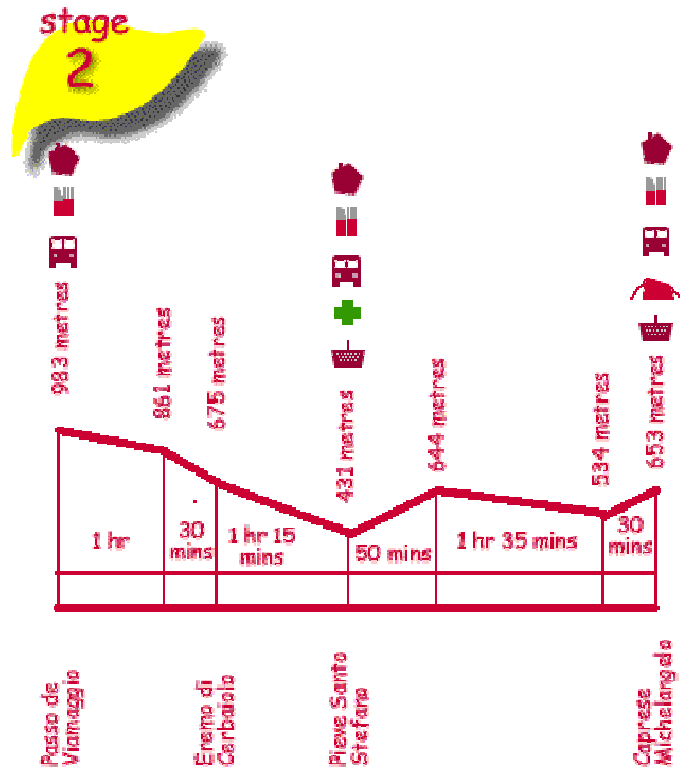

Depart	Passo di Viamaggio 🏠 🚗
Arrive	Caprese Michelangelo 🏠 🚗 🛒
Total time	4 hrs 30 mins
Distance	19 km / 12 miles
Altitude change	Descent 830m Ascent 505m
Difficulty	🟢

Depart	Caprese Michelangelo 🏠 🚗 🛒
Arrive	Chiusi della Verna 🏠 🚗 🛒 🏠 🚗 🛒 +
Total time	4 hrs
Distance	13.5 km / 8 miles
Altitude change	Descent 480m Ascent 780m
Difficulty	🟡 🟢
Intersecting Routes	50

Depart	Chiusi La Verna 🏠 🚗 🛒 +
Arrive	Badia Prataglia 🏠 🚗 🛒 +
Total time	7 hrs
Distance	24 km / 15 miles
Altitude change	Descent 970m Ascent 850m
Difficulty	🟢
Intersecting Routes	59

Depart	Badia Prataglia 🏠 🚗 🛒 +
Arrive	Camaldoli 🏠 🚗 🛒 +
Total time	3 hrs 40 mins
Distance	9 km / 7 miles
Altitude change	Descent 551m Ascent 528m
Difficulty	🟡🟢

Depart	Camaldoli 🍷 🍷 🚗 🍷 🛒 🟢
Arrive	La Burraia 🍷 🚗
Total time	5 hrs 20 mins
Distance	13 km / 8 miles
Altitude change	Descent 770m Ascent 224m
Difficulty	🟡 🟢
Intersecting Routes	45

Depart	La Burraia 🚗
Arrive	Castagno d'Andrea 🍷 🛒
Total time	3 hrs 25 mins
Distance	12 km / 7 miles
Altitude change	Descent 942m Ascent 300m
Difficulty	🟢
Intersecting Routes	371